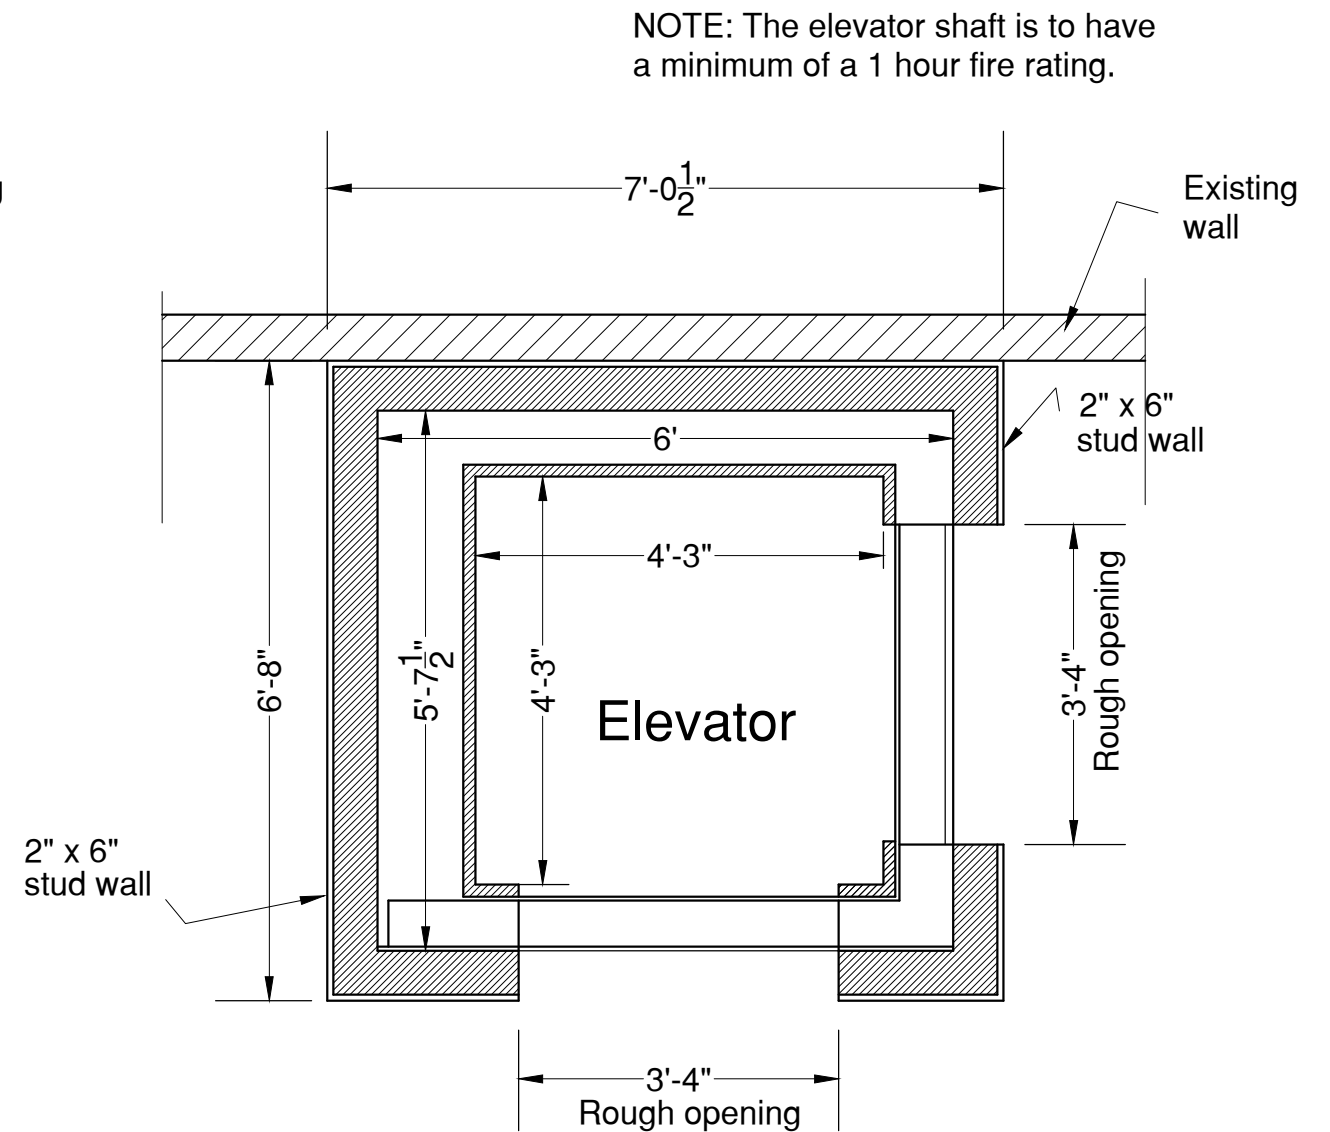

Elevator Shaft Dimensions Two Stops

Elevator Shaft Dimensions 3 Stops

Stamp:	Diamond Building Design 23 Woodland Drive Wolfville, Nova Scotia B4P 1J3 Telephone: (902) 599-3920 beatonarch@gmail.com	Project Title: Wolfville Baptist Church Accessibility Project 487 Main Street Wolfville, Nova Scotia	Drawing Title: Elevator & Shaft Dimensions East (vestry) Location	Scale: 1/2" = 1' - 0"	Designer:	Drawn By:	Checked:	Date: May 6, 2024
				Graphic Scale: 				Sheet Number: E-A4